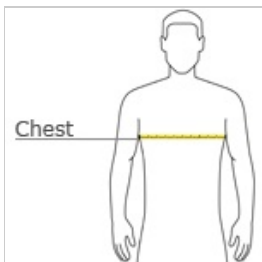

# A4 Compression Muscle Tee A4N2306

This compression muscle tee offers 4-way stretch, moisture wicking and flatlock seams for ultimate comfort.

- 5-ounce, 80/20 polyester/spandex
- 4-way stretch
- Flatlock stitched seams
- Rash guard protection
- Moisture-wicking
- Odor resistant
- Stain release
- Tag-free label

### HOW TO MEASURE

#### CHEST WIDTH

Measure under the arm and around the fullest part of the chest with arms down, keeping tape horizontal.